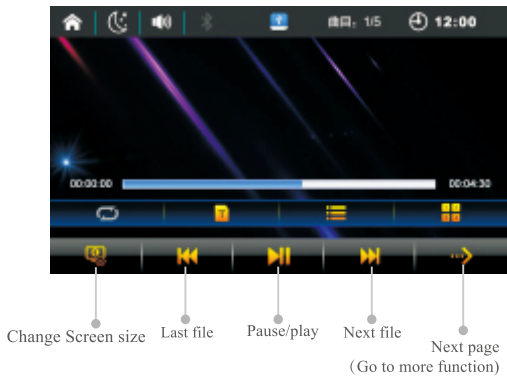

2.2 assist button:

 General Settings, appeared the following interface

 Change the screen background image

Language setting, calibration, control, logo, check the system information, such as specific operation details please see the last chapter in this paper.

Scale of left and right sides of adjustable frequency long press for automatic searching.

Radio interface:

3.1 :USB/SD Playing

Go to USB/SD , play MP3 file first :

3.2 Go to Photos

3.3 Go to video files

4. Bluetooth

4.1 Bluetooth phone call

4.2 Bluetooth music

: Bluetooth music

Bluetooth music is the host quality audio DSP processing system and flexible operation function and mobile phone carry, Bluetooth etc. combining a function. Can play the media on the mobile phone in real time, and can be controlled by key. At the main interface of Bluetooth click enter the Bluetooth music player interface.

Function key: last song, pause/play, the next song

1. Power ON/OFF(5 Seconds OFF,
1 Second ON/Panel in & out)
2. Mode Selection
3. Mute Key
4. Decrease Volume
5. In crease Volume
- 6&7. In disc mode, select previous/next,
chapter/track, in radio mode, seek
lower/higher frequencies
8. Pand angle down
9. Panel angle Up
10. Enter