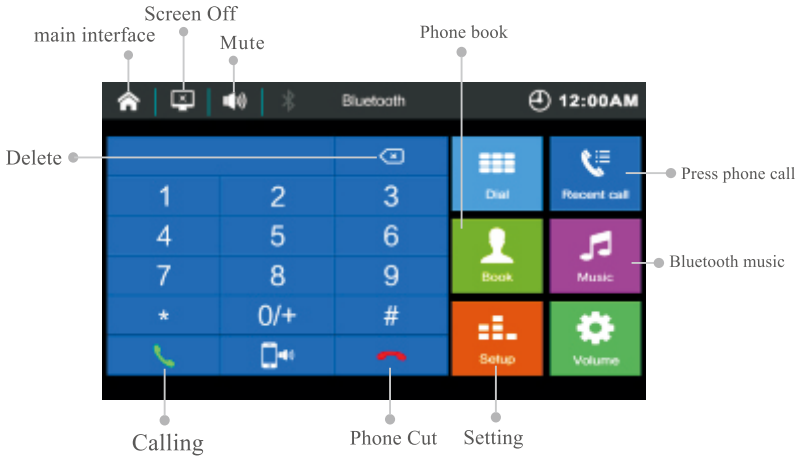

2.2 assist button:

 General Settings, appeared the following interface

 Change the screen background image

Language setting, calibration, control, logo, check the system information, such as specific operation details please see the last chapter in this paper.

Scale of left and right sides of adjustable frequency long press for automatic searching.

Radio interface:

3.1 :USB/SD Playing

Go to USB/SD , play MP3 file first :

3.2 Go to Photos

3.3 Go to video files

4. Bluetooth

4.1 Bluetooth phone call

4.2 Bluetooth music

: Bluetooth music

Bluetooth music is the host quality audio DSP processing system and flexible operation function and mobile phone carry, Bluetooth etc. combining a function. Can play the media on the mobile phone in real time, and can be controlled by key. At the main interface of Bluetooth click enter the Bluetooth music player interface.

Function key: last song, pause/play, the next song

1. Power ON/OFF(5 Seconds OFF,
1 Second ON/Panel in & out)
2. Mode Selection
3. Mute Key
4. Decrease Volume
5. In crease Volume
- 6&7. In disc mode, select previous/next,
chapter/track, in radio mode, seek
lower/higher frequencies
8. Pand angle down
9. Panel angle Up
10. Enter