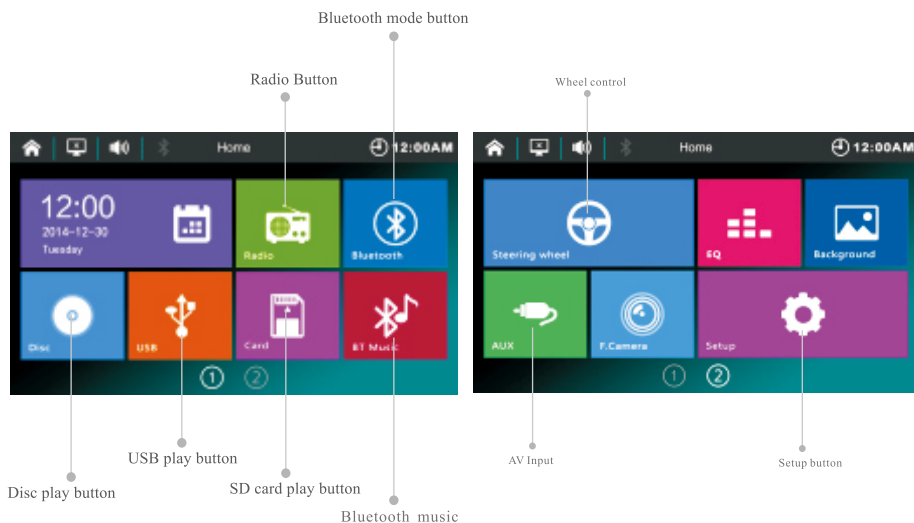

1.3 panel ports and buttons

:POWER KEY/ short press boot, short press to turn it off.

: read disc/USB/SD short by a long press fast rewind

: read disc/USB/SD short press, song long press fast forward

: read dish/USB/SD short press to play pause

:DISC POPUP MENU/ a MENU BAND: radio BAND conversion

: MUTE BUTTON

main interface

VOL + : + VOL- volume/the volume- IR: infrared remote control receiver mouth

Note: according to different suppliers, the panel may be slightly different, please give priority to with actual product

2.1 main interface function module

The user to confirm the host end line corresponding to each function with the original car line connected after open the ACC. Press the power button to enter the system, click the MENU button on the top left corner of panel switch to the main interface, sliding around can switch interface.

Scale of left and right sides of adjustable frequency long press for automatic searching.

Radio interface:

3.1 :USB/SD Playing

Go to USB/SD , play MP3 file first :

3.2 Go to Photos

3.3 Go to video files

4. Bluetooth