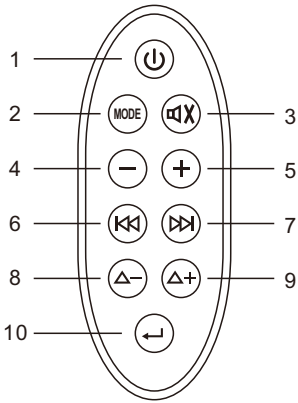

2.1 main interface function module

The user to confirm the host end line corresponding to each function with the original car line connected after open the ACC. Press the power button to enter the system, click the MENU button on the top left corner of panel switch to the main interface, sliding around can switch interface.

Scale of left and right sides of adjustable frequency long press for automatic searching.

Radio interface:

3.1 :USB/SD Playing

Go to USB/SD , play MP3 file first :

3.2 Go to Photos

3.3 Go to video files

4. Bluetooth

4.1 Bluetooth phone call

4.2 Bluetooth music

: Bluetooth music

Bluetooth music is the host quality audio DSP processing system and flexible operation function and mobile phone carry, Bluetooth etc. combining a function. Can play the media on the mobile phone in real time, and can be controlled by key. At the main interface of Bluetooth click enter the Bluetooth music player interface.

Function key: last song, pause/play, the next song

1. Power ON/OFF(5 Seconds OFF,
1 Second ON/Panel in & out)
2. Mode Selection
3. Mute Key
4. Decrease Volume
5. In crease Volume
- 6&7. In disc mode, select previous/next,
chapter/track, in radio mode, seek
lower/higher frequencies
8. Pand angle down
9. Panel angle Up
10. Enter