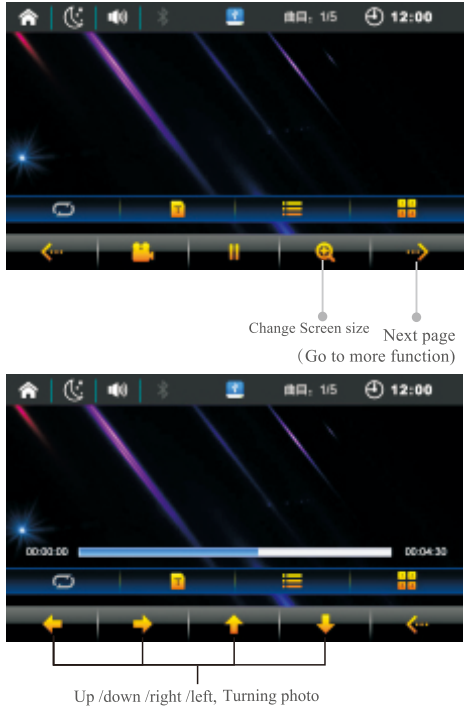

2.1 main interface function module

The user to confirm the host end line corresponding to each function with the original car line connected after open the ACC. Press the power button to enter the system, click the MENU button on the top left corner of panel switch to the main interface, sliding around can switch interface.

2.3 the Radio Operation

FM radio, 87.50-108, different bands corresponding to different stations. Fine-tuning FM radio frequency scale, represent the frequency of the current work area, the position of the cursor position for the current frequency

Scale of left and right sides of adjustable frequency long press for automatic searching.

Radio interface:

3.1 :USB/SD Playing

Go to USB/SD , play MP3 file first :

3.2 Go to Photos

3.3 Go to video files

4. Bluetooth

Function key: last song, pause/play, the next song

1. Power ON/OFF(5 Seconds OFF,
1 Second ON/Panel in & out)
2. Mode Selection
3. Mute Key
4. Decrease Volume
5. In crease Volume
- 6&7. In disc mode, select previous/next,
chapter/track, in radio mode, seek
lower/higher frequencies
8. Pand angle down
9. Panel angle Up
10. Enter