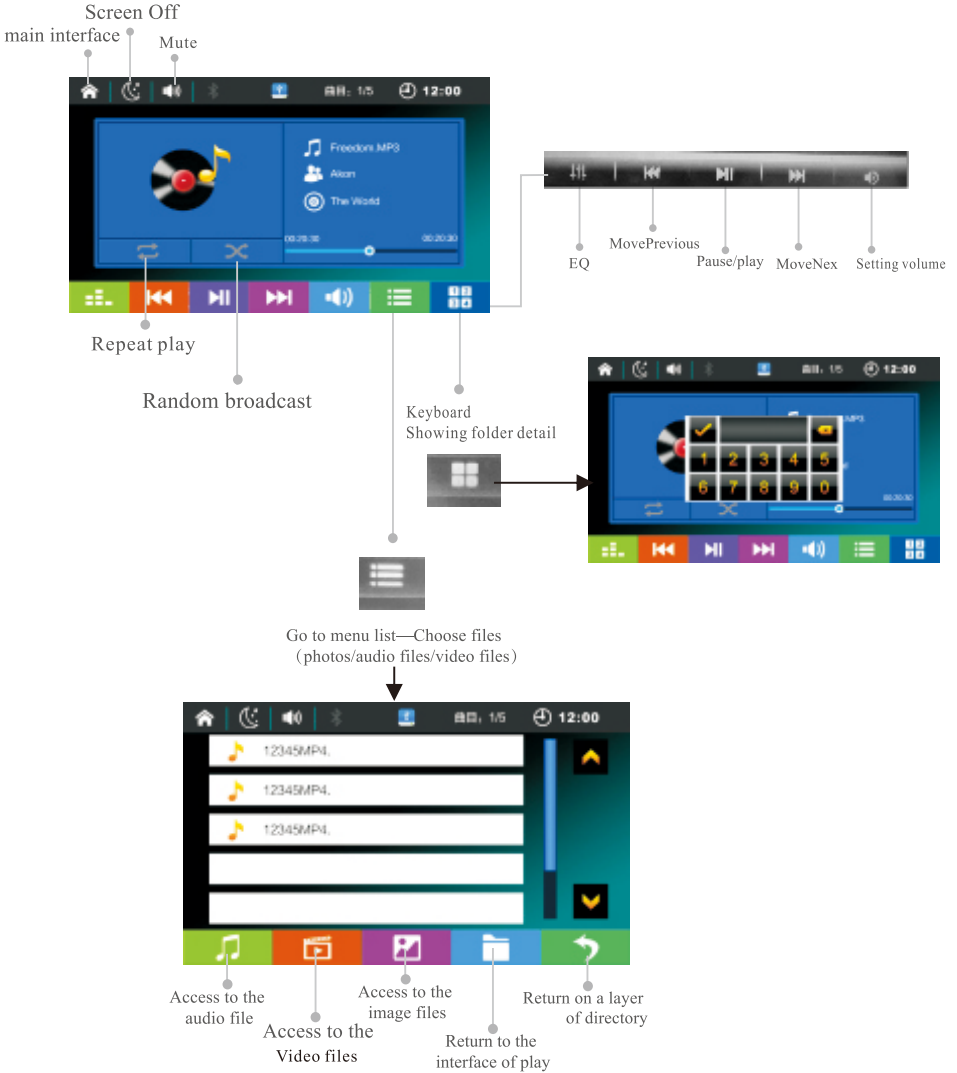

2.2 assist button:

 General Settings, appeared the following interface

 Change the screen background image

Language setting, calibration, control, logo, check the system information, such as specific operation details please see the last chapter in this paper.

2.3 the Radio Operation

FM radio, 87.50-108, different bands corresponding to different stations. Fine-tuning FM radio frequency scale, represent the frequency of the current work area, the position of the cursor position for the current frequency

Scale of left and right sides of adjustable frequency long press for automatic searching.

Radio interface:

3.1 :USB/SD Playing

Go to USB/SD , play MP3 file first :

3.2 Go to Photos

3.3 Go to video files

4. Bluetooth

4.1 Bluetooth phone call

4.2 Bluetooth music

: Bluetooth music

Bluetooth music is the host quality audio DSP processing system and flexible operation function and mobile phone carry, Bluetooth etc. combining a function. Can play the media on the mobile phone in real time, and can be controlled by key. At the main interface of Bluetooth click enter the Bluetooth music player interface.