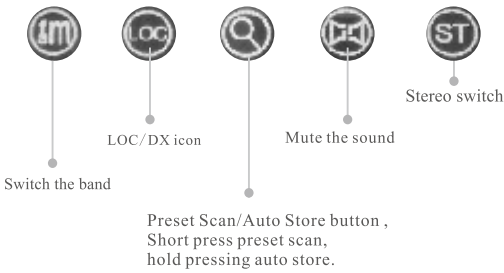

2.3 the Radio Operation

FM radio, 87.50-108, different bands corresponding to different stations. Fine-tuning FM radio frequency scale, represent the frequency of the current work area, the position of the cursor position for the current frequency

Scale of left and right sides of adjustable frequency long press for automatic searching.